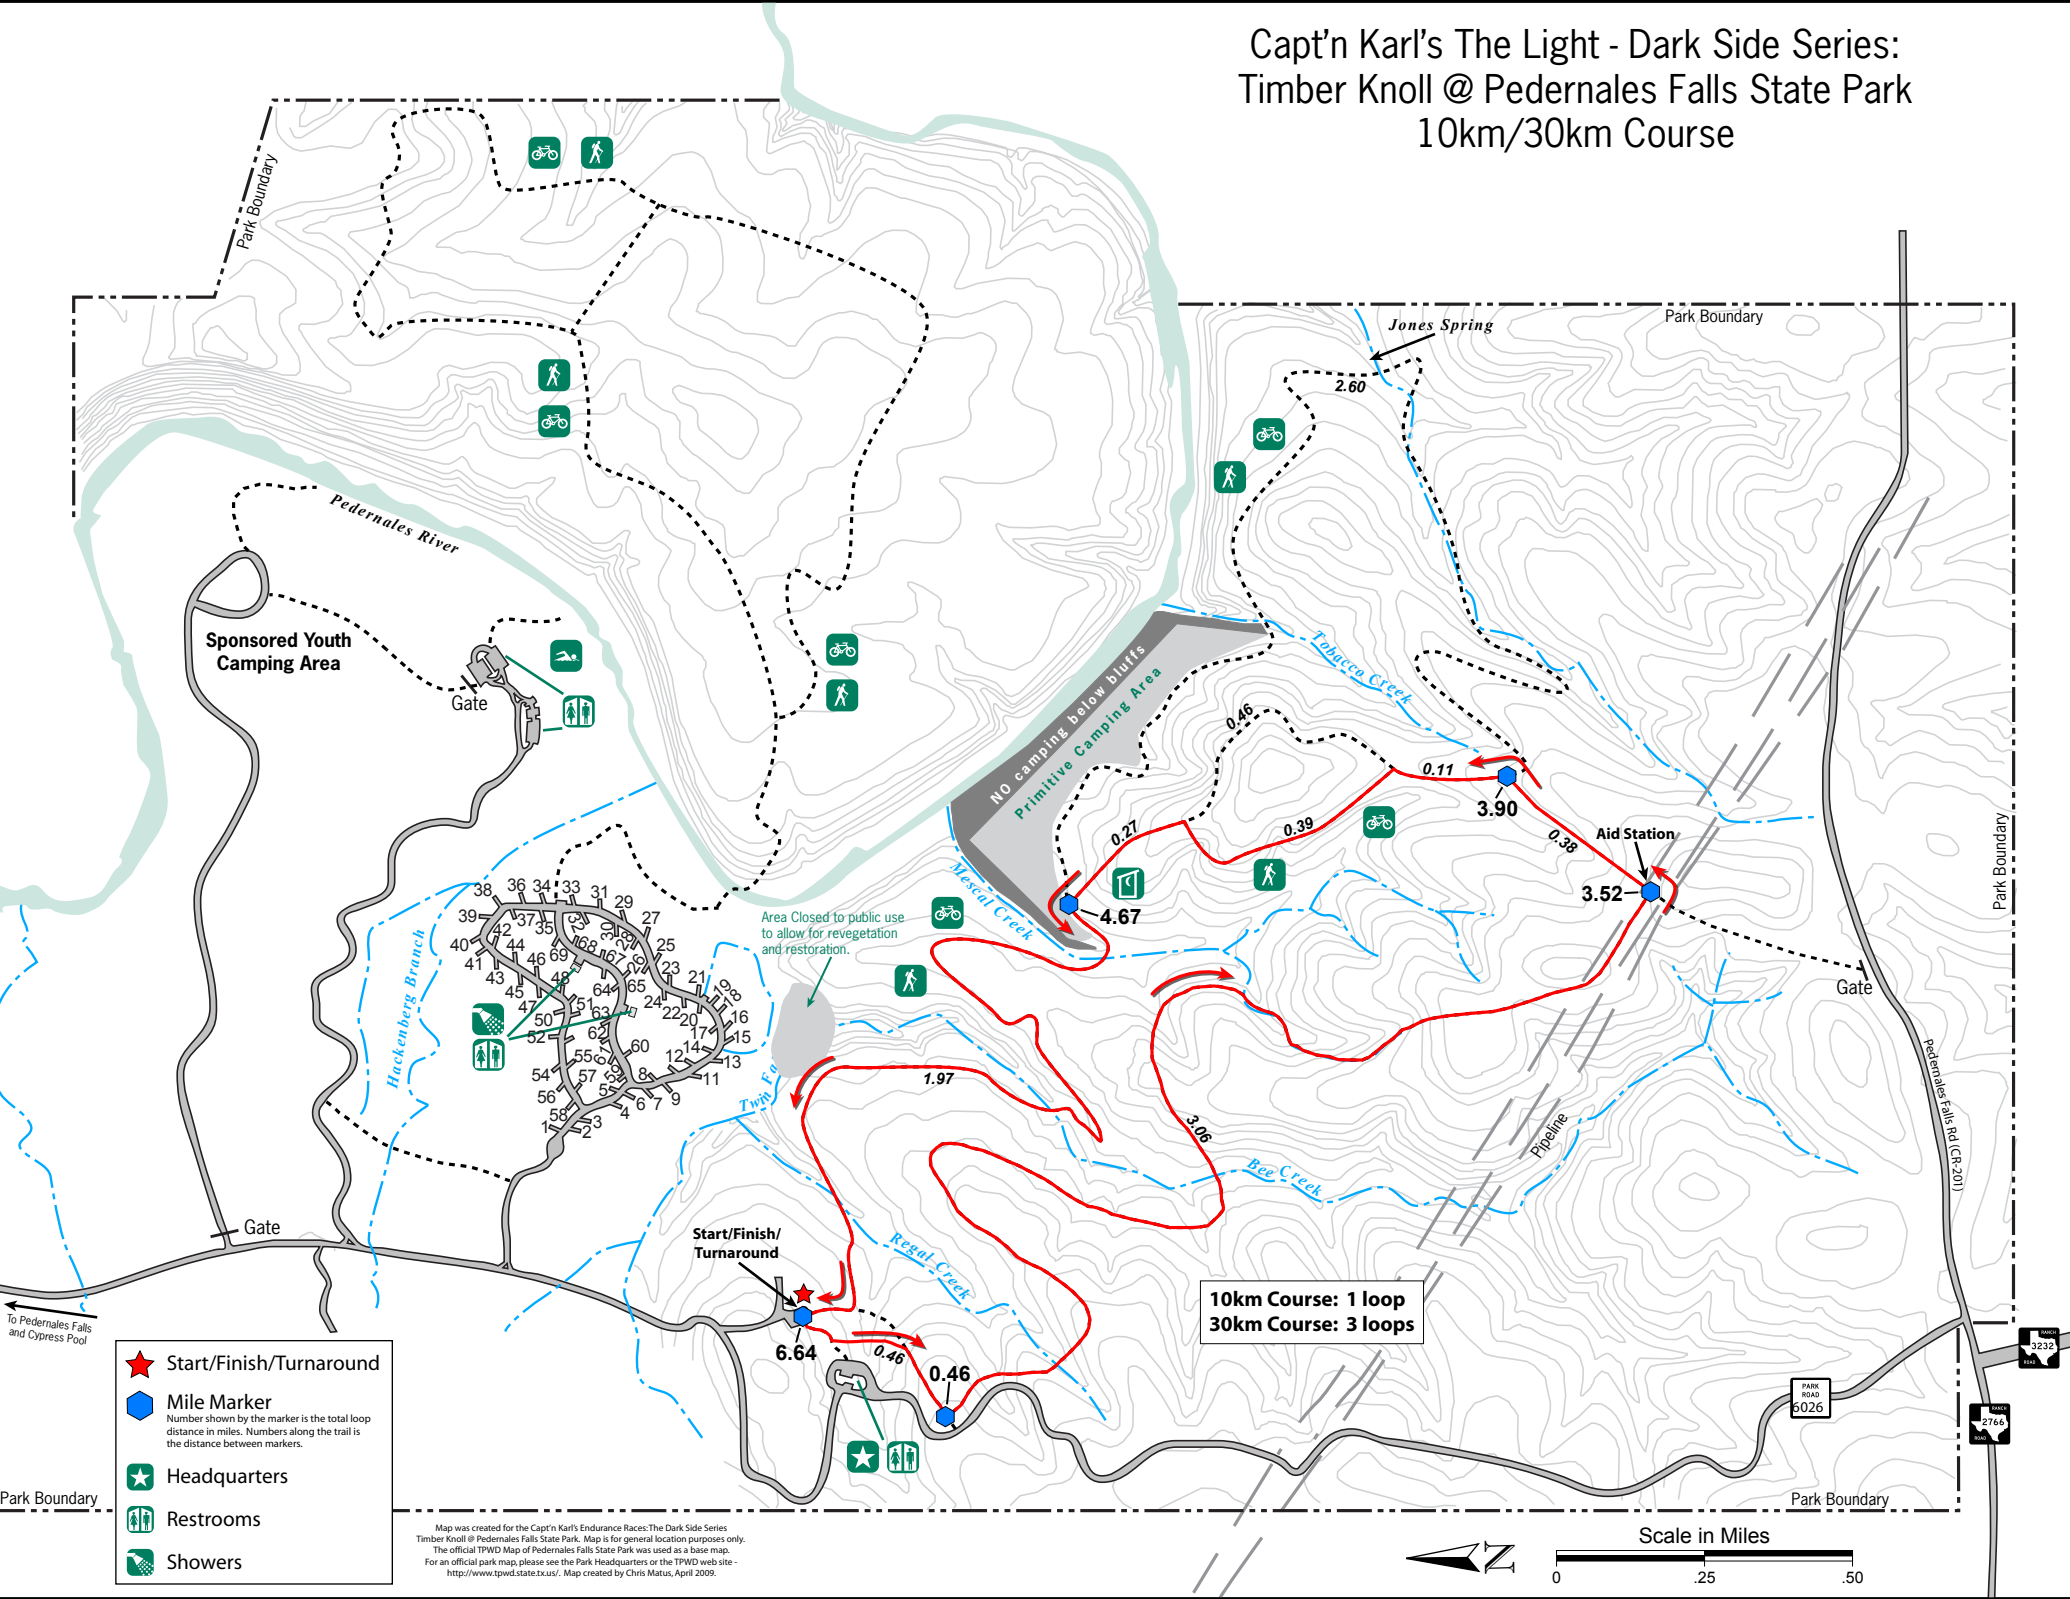

Capt'n Karl's The Light - Dark Side Series: Timber Knoll @ Pedernales Falls State Park 10km/30km Course

**Sponsored Youth
Camping Area**

**NO camping below bluffs
Primitive Camping Area**

**10km Course: 1 loop
30km Course: 3 loops**

- ★ Start/Finish/Turnaround
- Mile Marker
  Number shown by the marker is the total loop distance in miles. Numbers along the trail is the distance between markers.
- ★ Headquarters
- Restrooms
- Showers